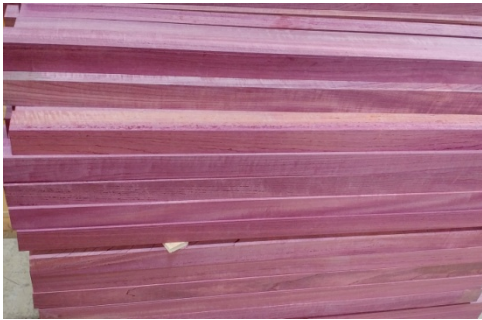

2018 CHRISTMAS SPECIALS

	<p>6/4 Curly Maple \$7.20/bf Regular \$9.00/bf</p>
	<p>4/4 Birds Eye Maple \$6.00/bf Regular \$8.00/bf</p>
	<p>4/4 Spalted Maple \$6.00/bf Regular \$9.00/bf</p>
	<p>4/4 Canary \$9.60/bf Regular \$12.80 8/4 Canary \$7.50/bf Regular \$15.00</p>
	<p>2x2x24" E.I. Rosewood \$24 Regular \$30 2x2x18" E.I Rosewood \$18 Regular \$20.80</p>

Banksia Nuts
Large: \$11.99 Small:
\$8.25
Regular: \$15.99,
\$10.99

3x3x20" Maple Bat
Blanks \$7.50
Regular \$10.00

2x2 Purple Heart
\$2.79/lf
Regular \$3.49/lf

Walnut Cookies
20% off \$16-\$32

4/4 Euro Steamed
Beech
\$2.00/bf
Regular \$6.20/bf

	<p>1x8 Jatoba \$5.44/lf Regular \$6.80</p>
	<p>2x2 Lacewood \$5.85 Regular \$7.32</p>
	<p>1-1/8"x4-1/4" Cherry \$3.42/ft Regular \$4.27/ft</p>
	<p>Live Edge Olivewood \$16.00/bf Regular \$20.00/bf</p>
	<p>8/4 Black Limba \$10.00/bf Regular \$8.00/bf</p>